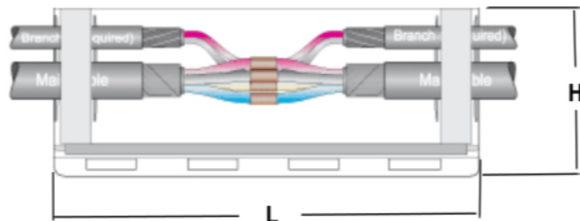

RCGAV – Cast Resin Straight/ Branching Joints with Molded Casing

Universally suitable to branch-off PVC, XLPE, PE and Rubber Insulation cables, both armored and unarmored up to 1000 voltage (AC) and 1500 volts (DC). It is also suitable for branching of control and instrumental cables. This casing can also be used for straight through jointing of the above cable types as and when required. The design of the casing provides sufficient spacing for used of split bolt connectors, mounting clamps and branch-off ring connectors.

PRODUCT DIMENSIONS

Product Part Number with RCGA Resin	Product Part Number with RCGA-B Resin	Main Cable Overall Diameter (mm)	Branch-off Cable Overall Diameter (mm)	Dimensions (mm) L x W x H
RCGAV-A-2	RCGAV-B-2	13.5 to 22.8	13.5 to 22.8	220 x 58 x 90
RCGAV-A-3	RCGAV-B-3	20.0 to 27.0	19.0 to 25.0	300 x 75 x 110
RCGAV-A-4	RCGAV-B-4	20.0 to 34.5	19.0 to 27.0	400 x 95 x 125
RCGAV-A-5	RCGAV-B-5	32.0 to 48.5	24.5 to 32.5	500 x 112 x 140
RCGAV-A-6	RCGAV-B-6	38.5 to 48.5	22.0 to 34.5	610 x 125 x 175
RCGAV-A-7	RCGAV-B-7	32.0 to 53.0	22.0 to 34.5	500 x 150 x 185

Low Voltage XLPE/PVC insulated Cable
Max. Cross Section Per Conductor mmsq

Product Part Number with RCGA Resin	Product Part Number with RCGA-B Resin	Main Cable				Branch Cable			
		1-c	2-c	3-c	4-c	1-c	2-c	3-c	4-c
RCGAV-A-2	RCGAV-B-2	95	25	16	16	95	25	16	16
RCGAV-A-3	RCGAV-B-3	185	50	50	25	150	35	35	25
RCGAV-A-4	RCGAV-B-4	400	95	95	70	185	50	50	35
RCGAV-A-5	RCGAV-B-5	630	150	150	120	240	70	70	50
RCGAV-A-6	RCGAV-B-6	800	185	185	150	300	95	120	70
RCGAV-A-7	RCGAV-B-7		240	240	185	400	95	120	70